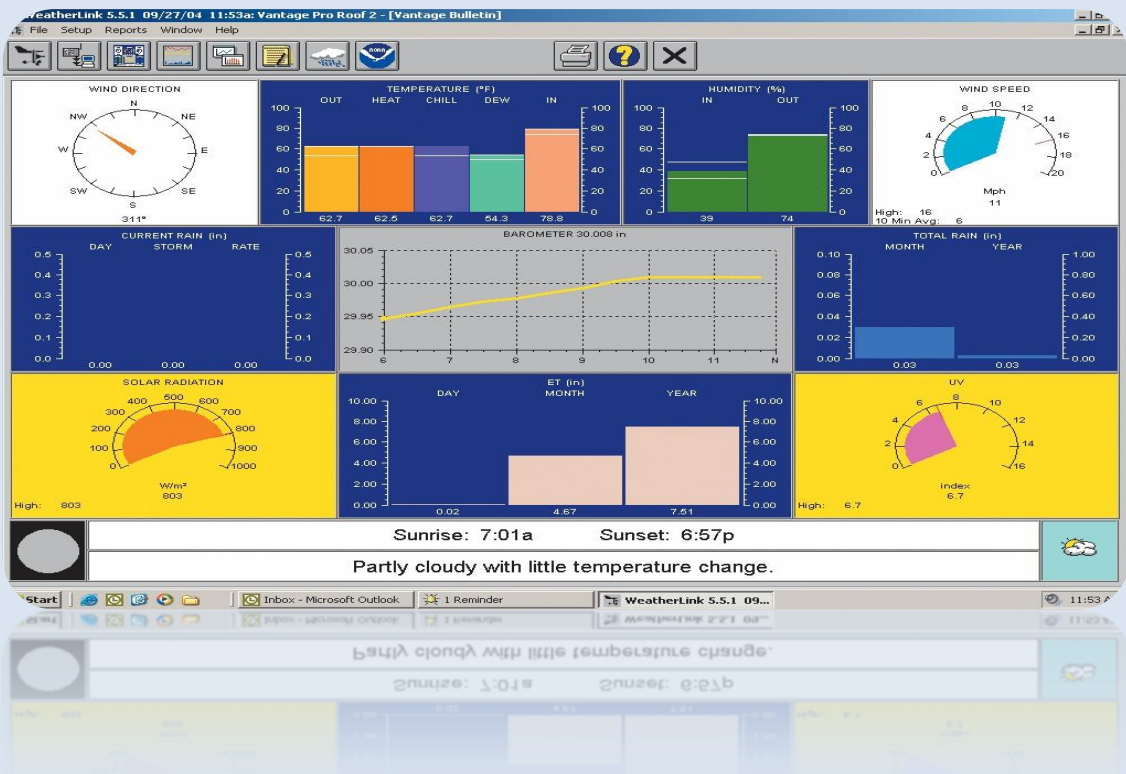

WeatherLink USB, Serial, Mac

Add WeatherLink to your Vantage Vue or Vantage Pro2. The data logger fits neatly into the weather station console or Weather Envoy, storing weather data even when it's not connected to your PC.

Add this popular model of WeatherLink to any Vantage station or Weather Envoy. Suitable for everyone from the home weather buff to the most demanding scientific user. Store weather data even when it's not connected to a computer. Later, download the data and use the software for detailed analysis and graphing. Our popular WeatherLink with standard data logger is ideal for most purposes, while other models add special features designed for specific user groups.

Features

Expanded Reporting

- **Graphs.** Graph data on a daily, weekly, or yearly basis.
- **Compare Data.** See current conditions at a glance with an instant weather bulletin or view multiple weather variables at the same time for comparison.
- **[NOAA](#).** Create Weather Watcher Reports in NOAA National Climatic Data Center Format.
- **More Weather Data.** View weather information not available on the console, including heating degree days, cooling degree days, and fuel-oil demand.
- **Optional Sensor Reporting.** With optional UV and solar radiation sensors, get details on sunburn risk and solar energy.
- **Moon Phase.** With Vantage Pro2 and Vantage Vue, you can see the phase of the moon right on the console. But now even Perception and Weather Wizard III owners can view the phases of the moon using WeatherLink.